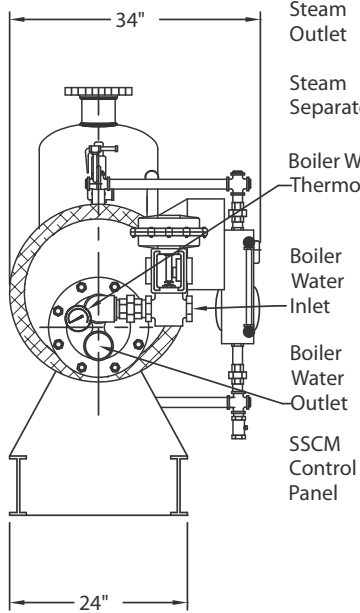

TOP

FRONT

SIDE

H60USG8XX-W-CBO
Energy Source-Boiler Water