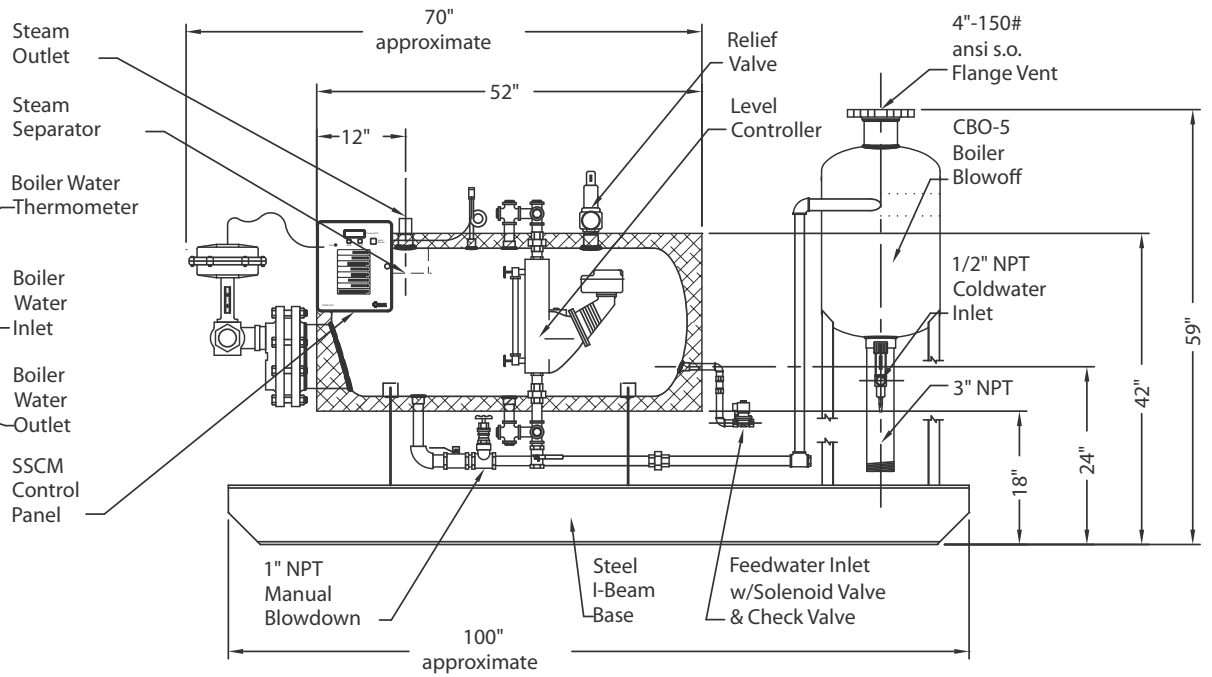

TOP

FRONT

SIDE

H60USG8XX-W-CBO
Energy Source-Boiler Water